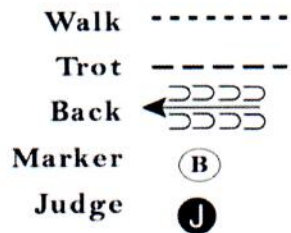

Who Dun It Buckle Series June

Showmanship (Class 44 Walk Only)

Show Date:

w w w . H o r s e S h o w P a t t e r n s . c o m

w w w . H o r s e S h o w P a t t e r n s . c o m

Be ready at A.

1. Walk approximately 2 horse lengths.
2. Trot a loop until halfway to A.
3. Walk a corner and several strides.
4. Trot to Judge as shown.
5. Stop and set up.
6. Inspection.
7. Perform a 90 degree turn and trot to exit.