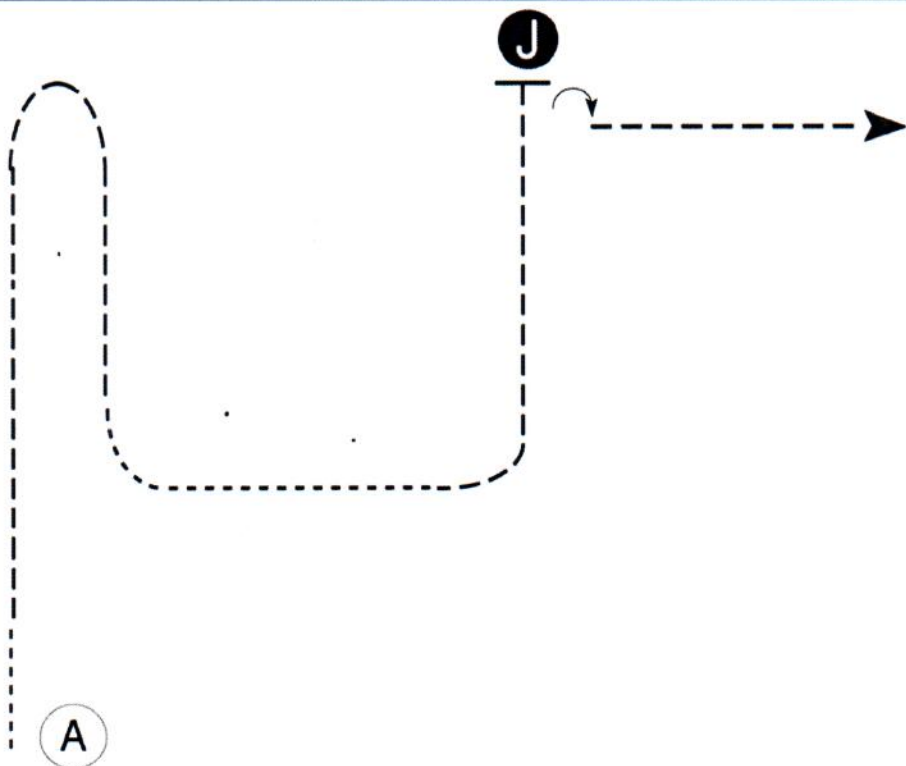

Who Dun It Buckle Series June

Showmanship (Class 44 Walk Only)

Show Date:

w w w . H o r s e S h o w P a t t e r n s . c o m

w w w . H o r s e S h o w P a t t e r n s . c o m

Be ready at A.

1. Walk approximately 2 horse lengths.
2. Trot a loop until halfway to A.
3. Walk a corner and several strides.
4. Trot to Judge as shown.
5. Stop and set up.
6. Inspection.
7. Perform a 90 degree turn and trot to exit.

[S/WT-127]

Pattern Provided by:
Michelle Hinojosa

©2026 HorseShowPatterns.com. All Rights Reserved.